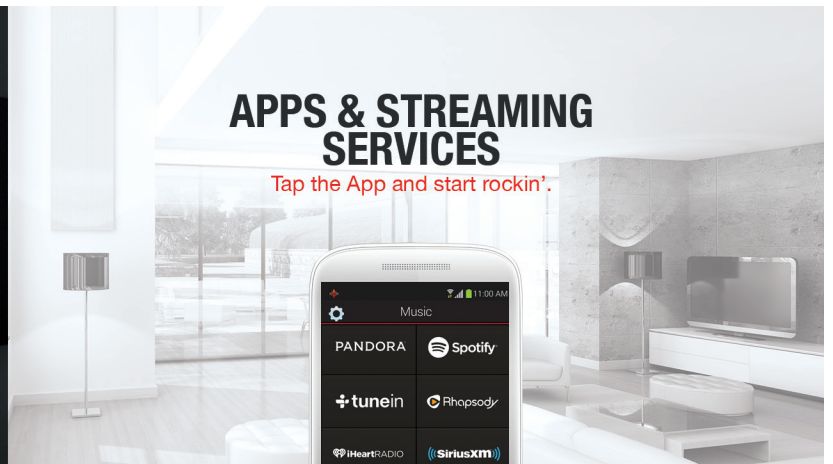

**WIRELESS MULTI-ROOM
SOUND SYSTEM**

HEOS HomeCinema

**WIRELESS SOUNDBAR & SUB:
LESS WIRES. MORE DRAMA.**

Unleash dramatic sound from your favorite TV shows and movies. As TVs get thinner, so does their sound quality. HEOS HomeCinema delivers true wide range high fidelity audio, for maximum enjoyment of TV shows, movies and your favorite music tracks.

MULTI-ROOM

Every room deserves its own HEOS.

APPS & STREAMING SERVICES

Tap the App and start rockin'.

SOUND QUALITY

HEOS sound is a Denon legacy.

EASY SETUP

Setup in minutes. Listen forever.

PLUG IT IN

TAP THE APP

CONNECT TO
WIRELESS

LOVE THE
MUSIC

THE HEOS APP.

A SIMPLE, EASY TO USE INTERFACE

Stream from your favorite online music services, or listen to tracks directly from your phone, tablet or USB drives. With HEOS, you have all the options you need and all the access you want.