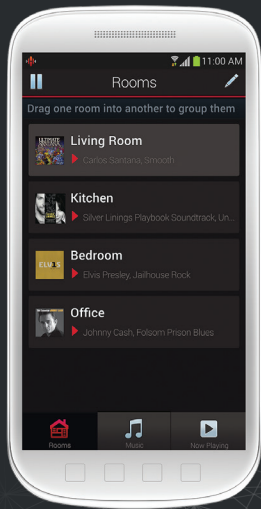

THE HEOS APP.

A SIMPLE, EASY TO USE INTERFACE

Stream from your favorite online music services, or listen to tracks directly from your phone, tablet or USB drives. With HEOS, you have all the options you need and all the access you want.

ROOMS: Name each HEOS player according to the room where it is located. Group rooms together to play the same song in party mode. Separate rooms to play a different song in each of them.